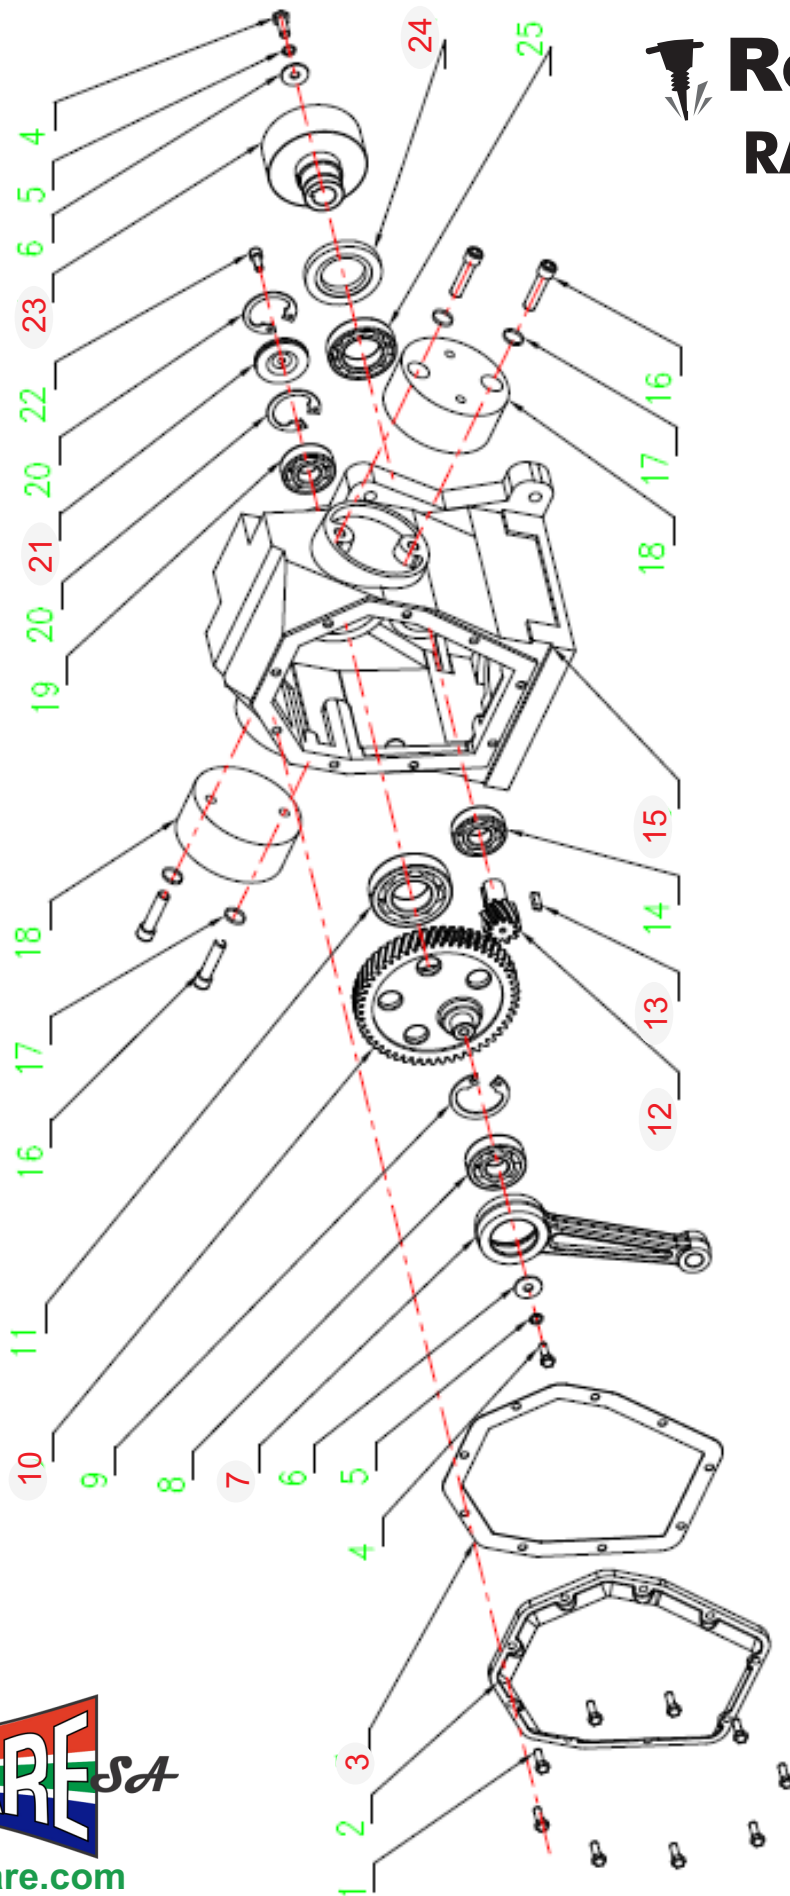

Rocwood

RAMMER

Diagram .1

www.mospare.com

Rocwood RAMMER

Diagram .2

www.mospare.com

Rocwood

RAMMER

Diagram .3

www.mospare.com

Rocwood RAMMER

POPULAR SPARES

PART NUMBER	DESCRIPTION	IPL REFERENCE
76186	Air Filter, Cover, Knob & Gasket for Rammers	N/A
76129	Rammer Cable repair Set	N/A
76185	Air Filter Set for Rammers	N/A
76189	Tank Cap for Rammers	N/A
97-1633	Air Filter Snorkel for Rammers	N/A
IPL Diagram .1		
76188	Tank Assembly for Rammers	3.1
97-1621	Foot Plate for Rammers	4.1
97-1635	Plastic Handle for Rammers	14.1
76128	Heavy Duty Throttle Assembly for Rammers (Steel)	17.1
76187	Throttle Assembly for Rammers (Plastic)	17.1
97-1634	Nylon Stoppers for Rammers	26.1
97-1648	Rod Pin for Rammers	27.1
IPL Diagram .2		
97-1501	Gasket for Rammers	3.2
97-1502	Conrod for Rammers	7.2
97-1503	Big Gear for Rammers	10.2
97-1504	Small Gear for Rammers	12.2
76180	KeyWay for Rammers, 5 x 20	13.2
97-1659	Crankcase for Rammes	15.2
76181	Closed Cover for Rammers	21.2
76182	Clutch Drum for Rammers	23.2
97-1508	Oil Seal for Rammers, 40 x 68 x 8	24.2
IPL Diagram .3		
97-1509	Outside Cylinders for Rammers	1.3
97-1510	Connection Rod for Rammer Leg	5.3
97-1511	Bowl Stopper for Rammers	6.3
97-1620	Protection Sleeve for Rammers	9.3
97-1513	Oil Level Gauge for Rammers	12.3
97-1514	Inside Cylinder for Rammer Leg	14.3
97-1515	Column for Rammers	15.3
76183	Small Spring for Rammers	16.3
76184	Big Spring for Rammers	17.3
97-1518	Piston Cap for Rammers	18.3