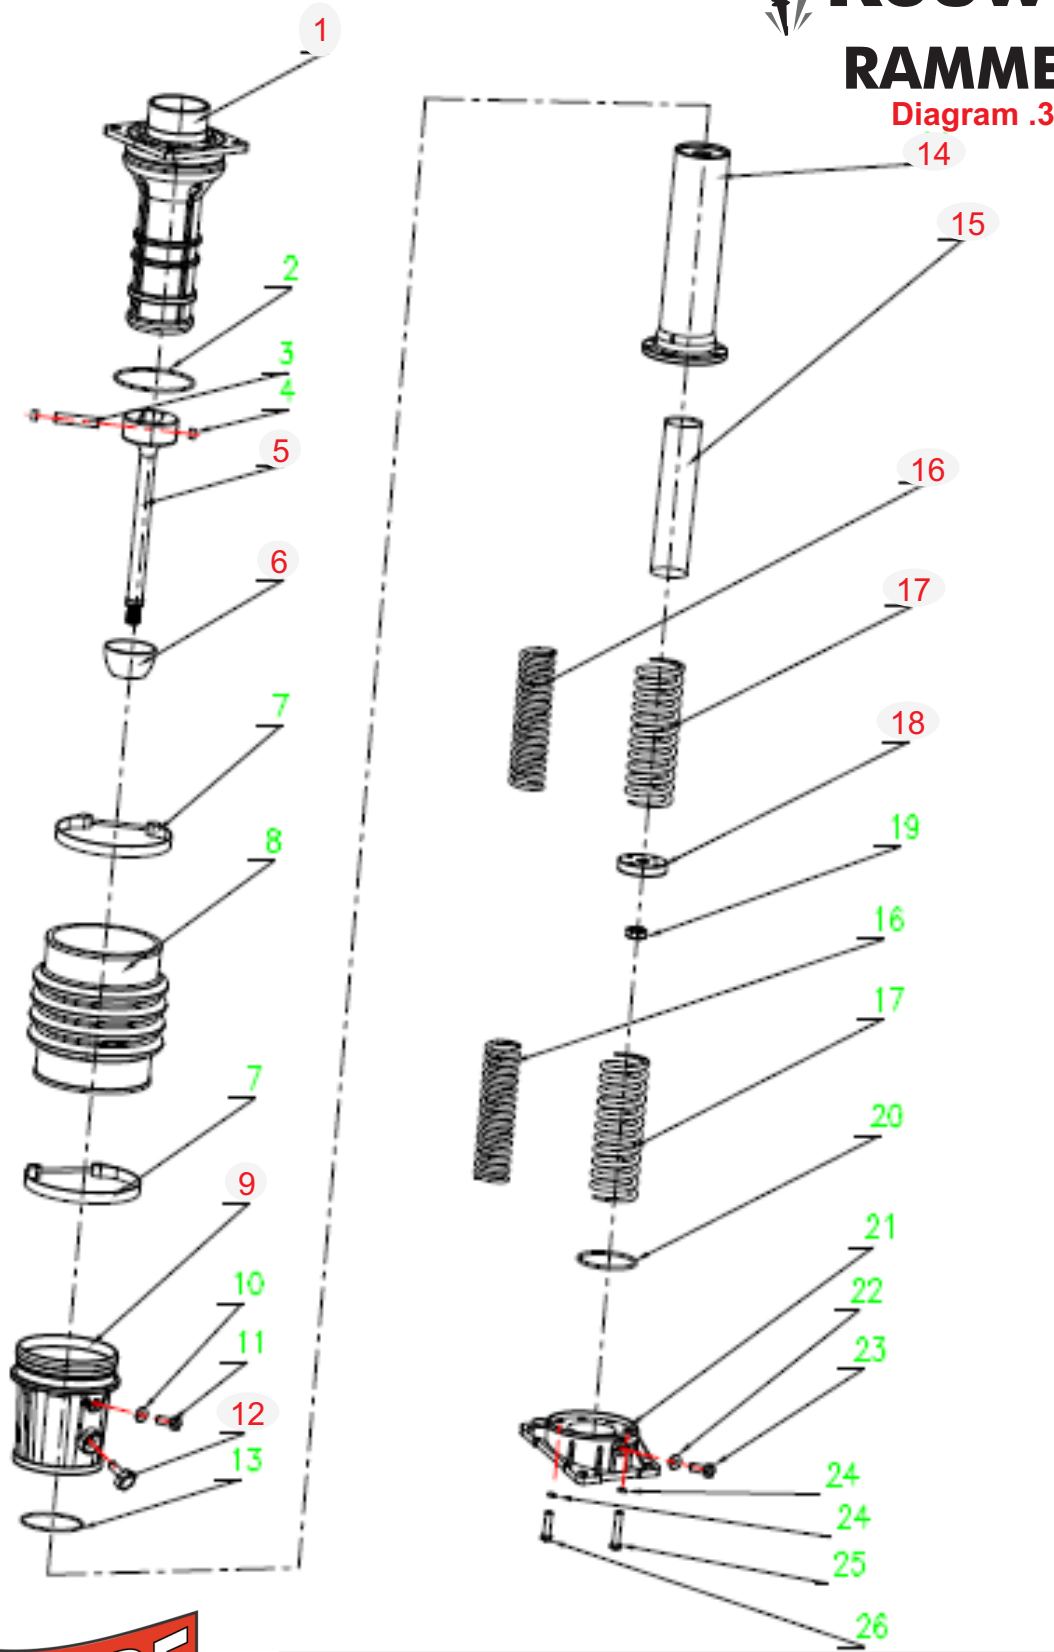

Rocwood

RAMMER

Diagram .1

www.mospare.com

Rocwood RAMMER

Diagram .2

www.mospare.com

Rocwood

RAMMER

Diagram .3

www.mospare.com

Rocwood RAMMER

POPULAR SPARES

PART NUMBER	DESCRIPTION	IPL REFERENCE
76186	Air Filter, Cover, Knob & Gasket for Rammers	N/A
76129	Rammer Cable repair Set	N/A
76185	Air Filter Set for Rammers	N/A
76189	Tank Cap for Rammers	N/A
97-1633	Air Filter Snorkel for Rammers	N/A
IPL Diagram .1		
76188	Tank Assembly for Rammers	3.1
97-1621	Foot Plate for Rammers	4.1
97-1635	Plastic Handle for Rammers	14.1
76128	Heavy Duty Throttle Assembly for Rammers (Steel)	17.1
76187	Throttle Assembly for Rammers (Plastic)	17.1
97-1634	Nylon Stoppers for Rammers	26.1
97-1648	Rod Pin for Rammers	27.1
IPL Diagram .2		
97-1501	Gasket for Rammers	3.2
97-1502	Conrod for Rammers	7.2
97-1503	Big Gear for Rammers	10.2
97-1504	Small Gear for Rammers	12.2
76180	KeyWay for Rammers, 5 x 20	13.2
97-1659	Crankcase for Rammes	15.2
76181	Closed Cover for Rammers	21.2
76182	Clutch Drum for Rammers	23.2
97-1508	Oil Seal for Rammers, 40 x 68 x 8	24.2
IPL Diagram .3		
97-1509	Outside Cylinders for Rammers	1.3
97-1510	Connection Rod for Rammer Leg	5.3
97-1511	Bowl Stopper for Rammers	6.3
97-1620	Protection Sleeve for Rammers	9.3
97-1513	Oil Level Gauge for Rammers	12.3
97-1514	Inside Cylinder for Rammer Leg	14.3
97-1515	Column for Rammers	15.3
76183	Small Spring for Rammers	16.3
76184	Big Spring for Rammers	17.3
97-1518	Piston Cap for Rammers	18.3