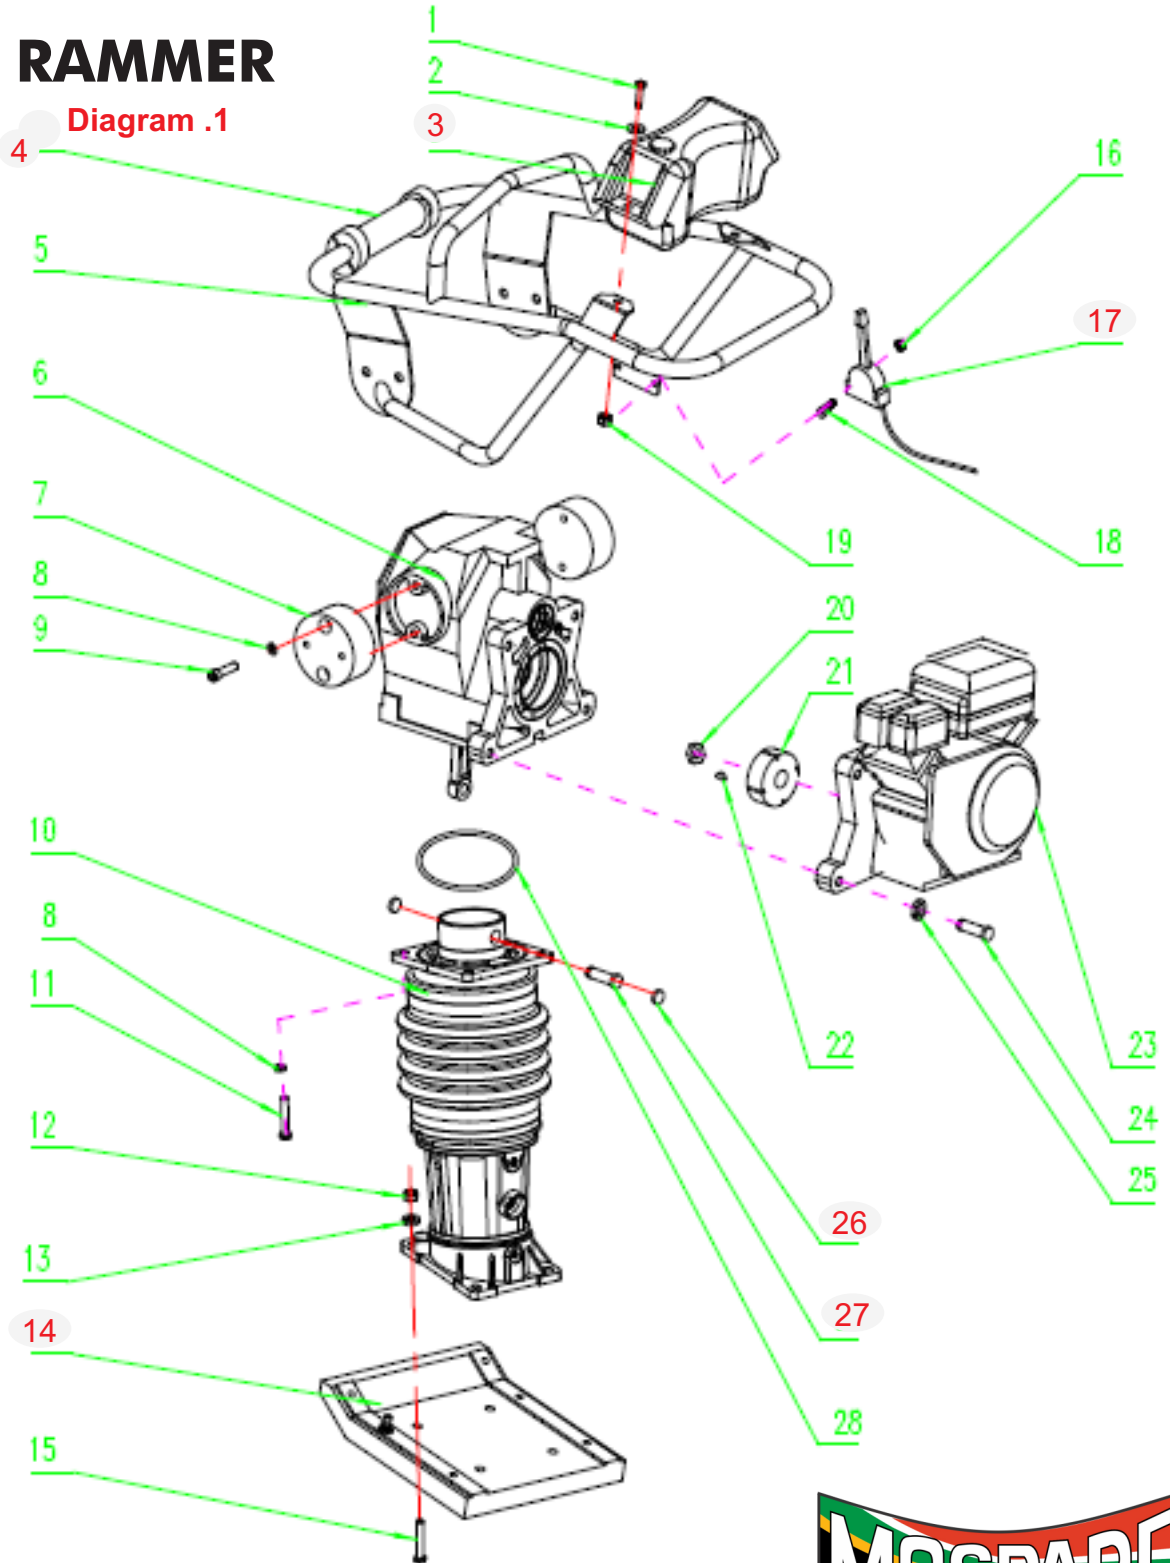

Rocwood

RAMMER

Diagram .1

www.mospare.com

Rocwood RAMMER

Diagram .2

www.mospare.com

Rocwood

RAMMER

Diagram .3

www.mospare.com

Rocwood RAMMER

POPULAR SPARES

PART NUMBER	DESCRIPTION	IPL REFERENCE
76186	Air Filter, Cover, Knob & Gasket for Rammers	N/A
76129	Rammer Cable repair Set	N/A
76185	Air Filter Set for Rammers	N/A
76189	Tank Cap for Rammers	N/A
97-1633	Air Filter Snorkel for Rammers	N/A
IPL Diagram .1		
76188	Tank Assembly for Rammers	3.1
97-1621	Foot Plate for Rammers	4.1
97-1635	Plastic Handle for Rammers	14.1
76128	Heavy Duty Throttle Assembly for Rammers (Steel)	17.1
76187	Throttle Assembly for Rammers (Plastic)	17.1
97-1634	Nylon Stoppers for Rammers	26.1
97-1648	Rod Pin for Rammers	27.1
IPL Diagram .2		
97-1501	Gasket for Rammers	3.2
97-1502	Conrod for Rammers	7.2
97-1503	Big Gear for Rammers	10.2
97-1504	Small Gear for Rammers	12.2
76180	KeyWay for Rammers, 5 x 20	13.2
97-1659	Crankcase for Rammes	15.2
76181	Closed Cover for Rammers	21.2
76182	Clutch Drum for Rammers	23.2
97-1508	Oil Seal for Rammers, 40 x 68 x 8	24.2
IPL Diagram .3		
97-1509	Outside Cylinders for Rammers	1.3
97-1510	Connection Rod for Rammer Leg	5.3
97-1511	Bowl Stopper for Rammers	6.3
97-1620	Protection Sleeve for Rammers	9.3
97-1513	Oil Level Gauge for Rammers	12.3
97-1514	Inside Cylinder for Rammer Leg	14.3
97-1515	Column for Rammers	15.3
76183	Small Spring for Rammers	16.3
76184	Big Spring for Rammers	17.3
97-1518	Piston Cap for Rammers	18.3